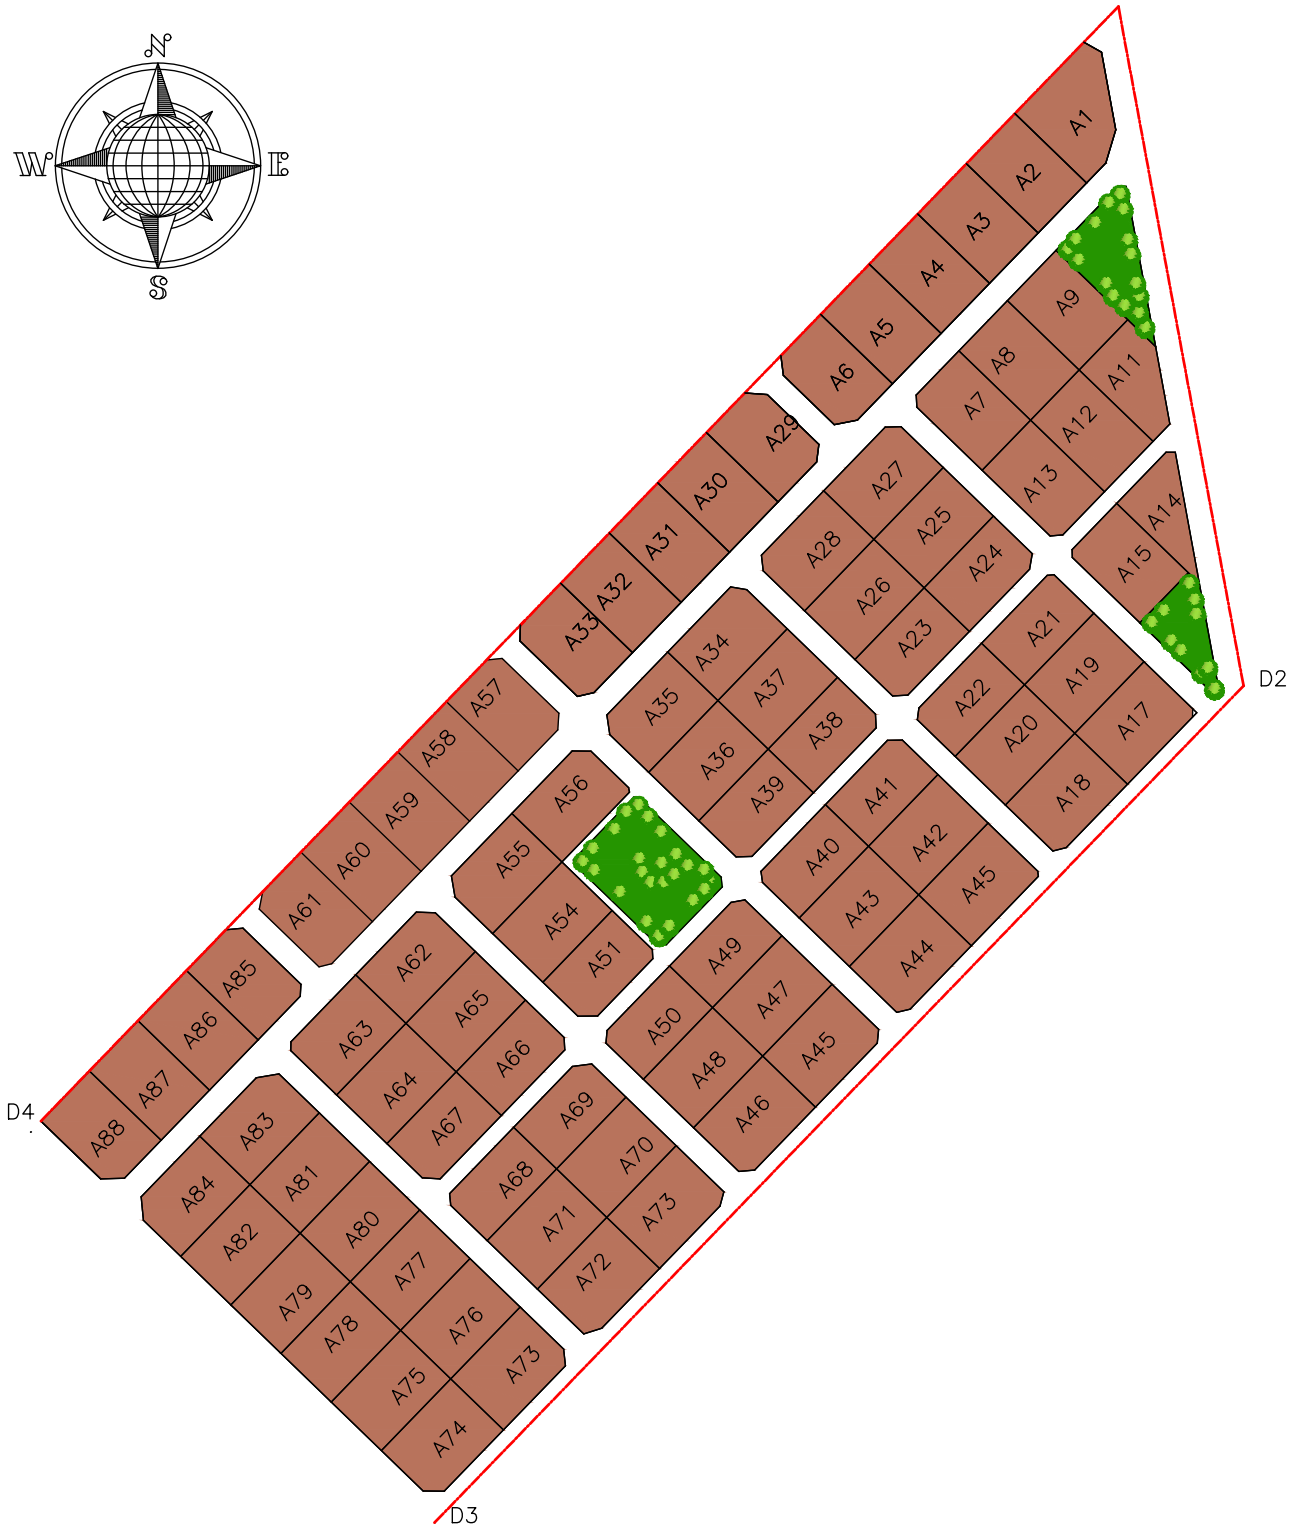

-  PLOTS (70 X100)
-  RECREATIONAL/ LEISURE AREA

9.22 Acres

17.192 Acres

-  PLOTS (70 X100)
-  RECREATIONAL/ LEISURE AREA

10.30 Acres

1307000

1310000

398000

398000

397000

396000

395000

395000

1307000

1310000