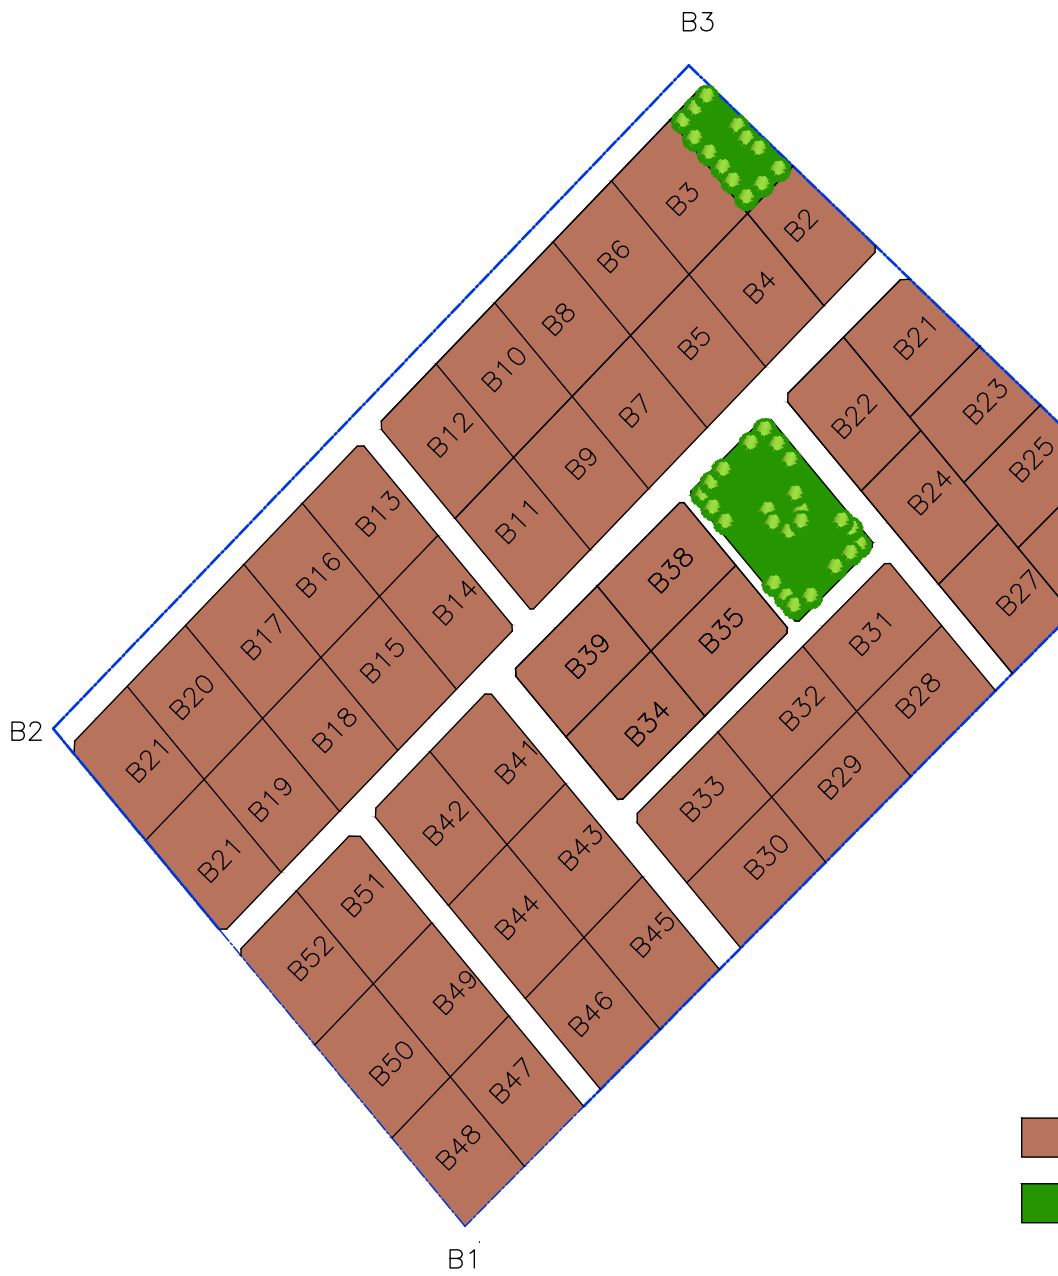

-  PLOTS (70 X100)
-  RECREATIONAL/ LEISURE AREA

9.22 Acres

17.192 Acres

-  PLOTS (70 X100)
-  RECREATIONAL/ LEISURE AREA

10.30 Acres

1307000

1310000

398000

398000

397000

396000

395000

395000

1307000

1310000