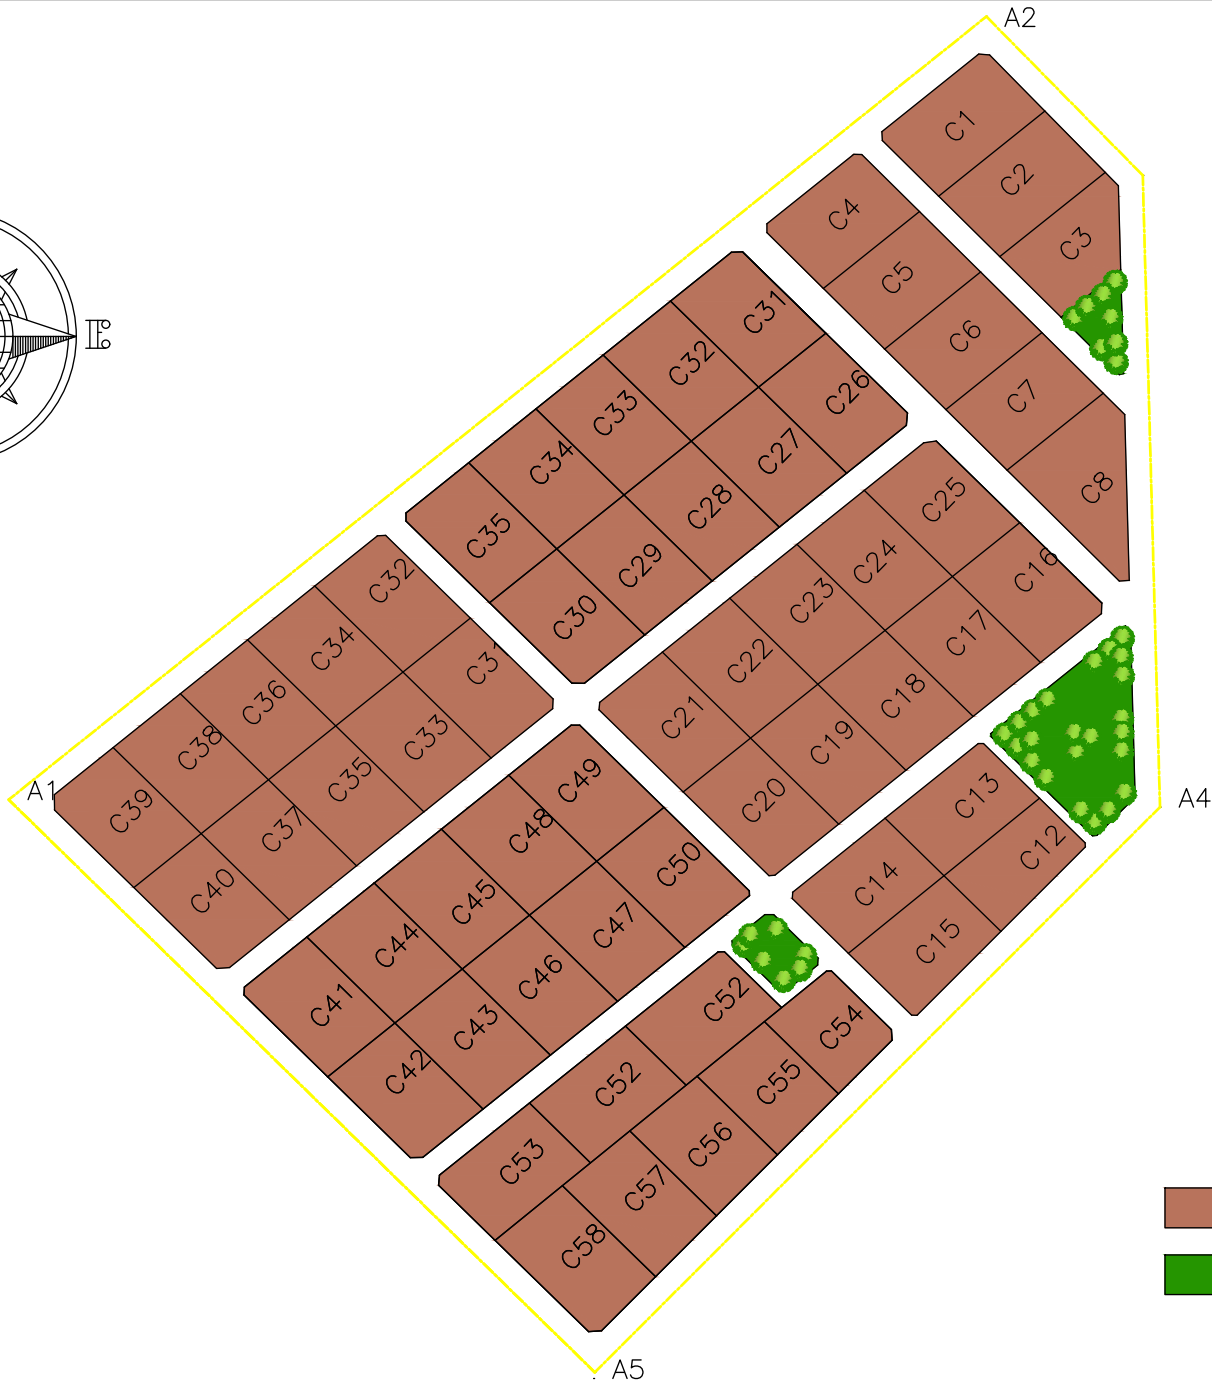

-  PLOTS (70 X100)
-  RECREATIONAL/ LEISURE AREA

9.22 Acres

17.192 Acres

-  PLOTS (70 X100)
-  RECREATIONAL/ LEISURE AREA

10.30 Acres

1307000

1310000

398000

398000

397000

396000

395000

395000

1307000

1310000