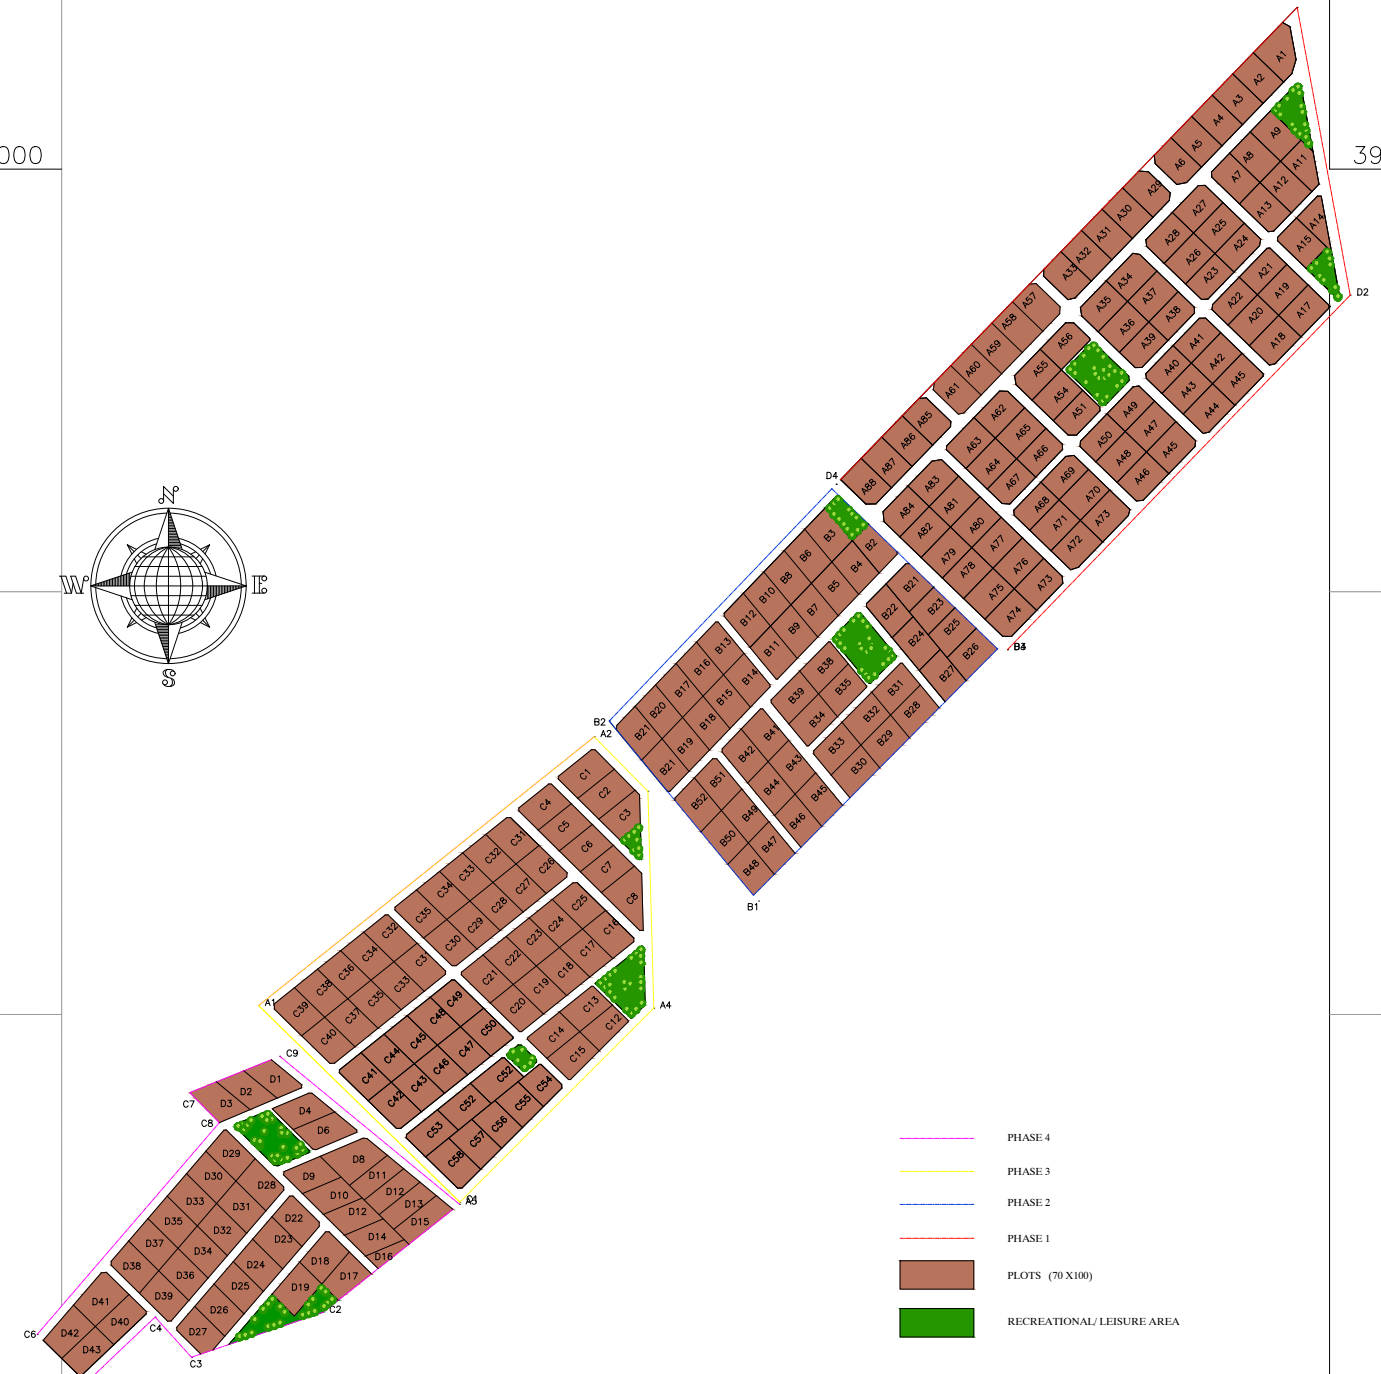

-  PLOTS (70 X100)
-  RECREATIONAL/ LEISURE AREA

9.22 Acres

17.192 Acres

-  PLOTS (70 X100)
-  RECREATIONAL/ LEISURE AREA

10.30 Acres

1307000

1310000

398000

398000

397000

396000

395000

395000

1307000

1310000